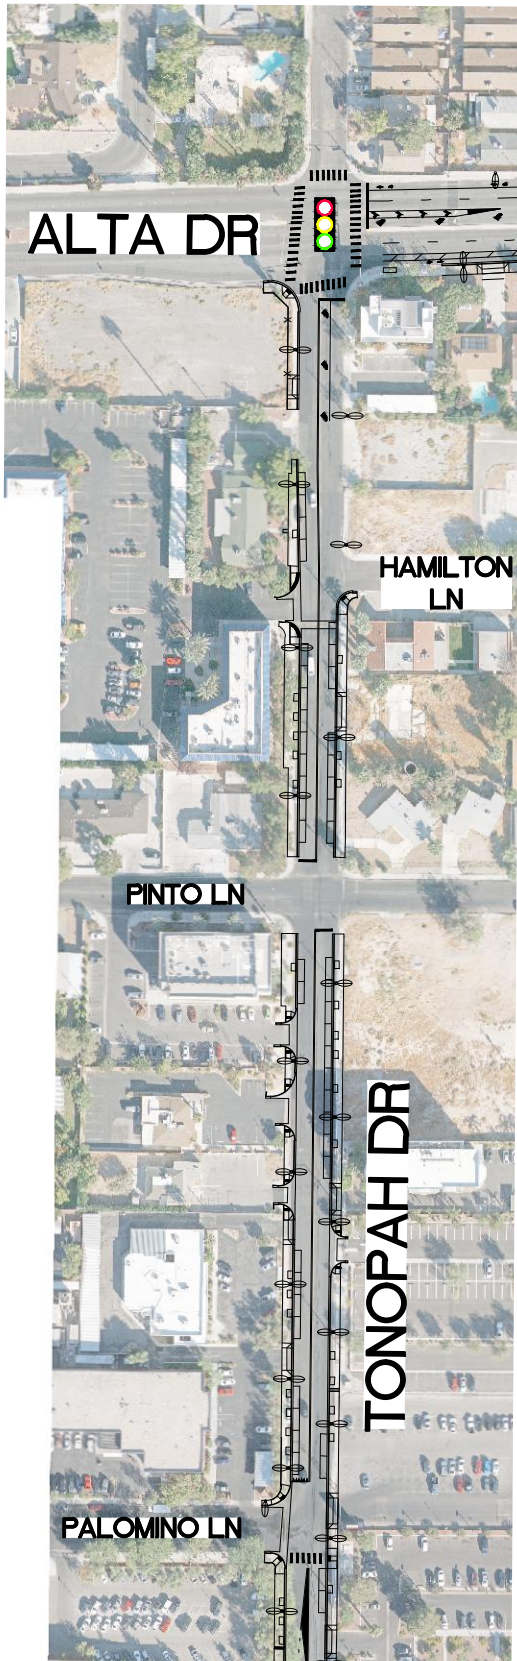

EXHIBIT H

TONOPAH DR - WELLNESS WAY TO ALTA DR WELLNESS WAY - TONOPAH DR TO SHADOW LN

LEGEND

	RAISED MEDIAN
	BUS/BIKE LANE
	TRANSIT SHELTER
	DECORATIVE ROCK IN MEDIAN
	EXISTING TRAFFIC SIGNAL
	PROPOSED TRAFFIC SIGNAL