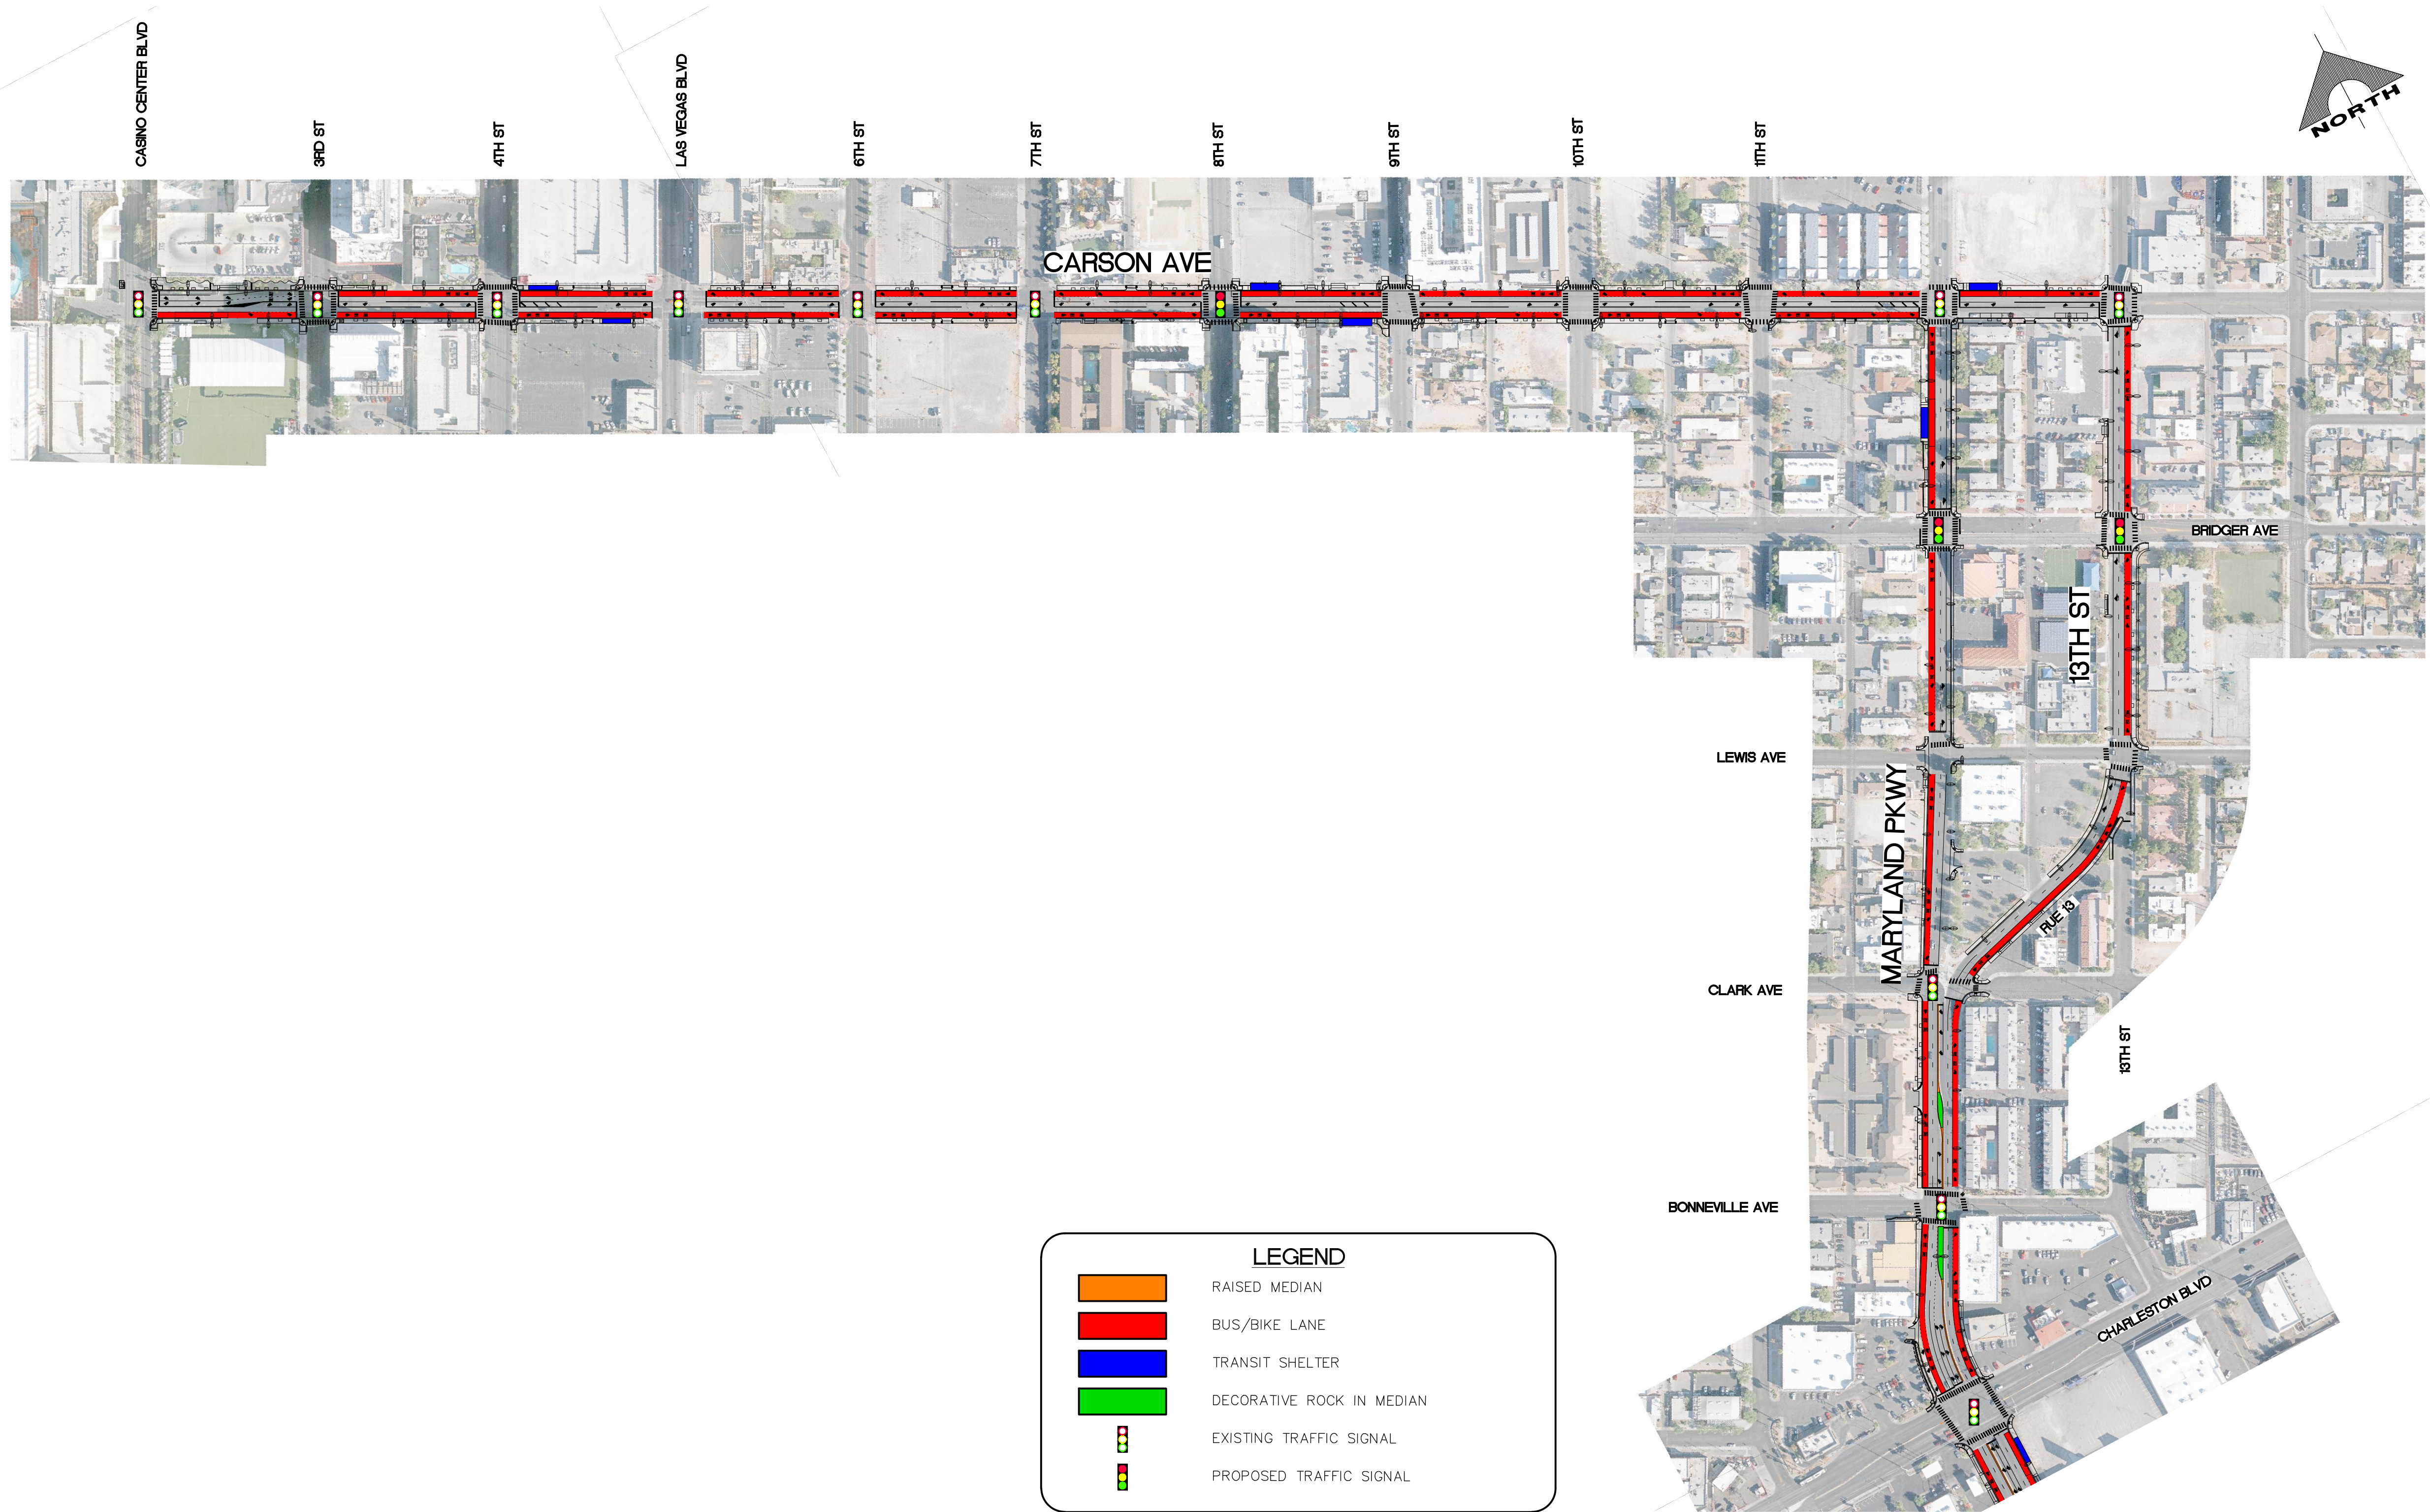

EXHIBIT F

CARSON AVE - CASINO CENTER BLVD TO 13TH ST
 MARYLAND PKWY - CHARLESTON BLVD TO CARSON AVE
 13TH ST - CLARK AVE TO CARSON AVE

LEGEND

	RAISED MEDIAN
	BUS/BIKE LANE
	TRANSIT SHELTER
	DECORATIVE ROCK IN MEDIAN
	EXISTING TRAFFIC SIGNAL
	PROPOSED TRAFFIC SIGNAL