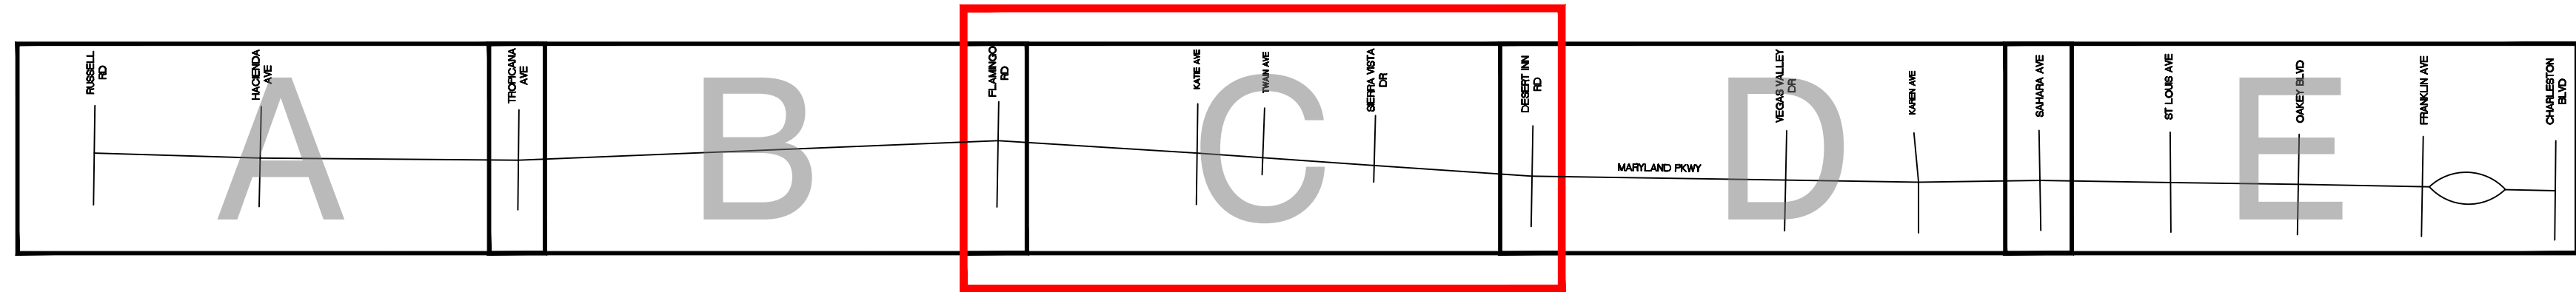

EXHIBIT C

MARYLAND PKWY - FLAMINGO RD TO DESERT INN RD

LEGEND

-  RAISED MEDIAN
-  BUS/BIKE LANE
-  TRANSIT SHELTER
-  DECORATIVE ROCK IN MEDIAN
-  EXISTING TRAFFIC SIGNAL
-  PROPOSED TRAFFIC SIGNAL