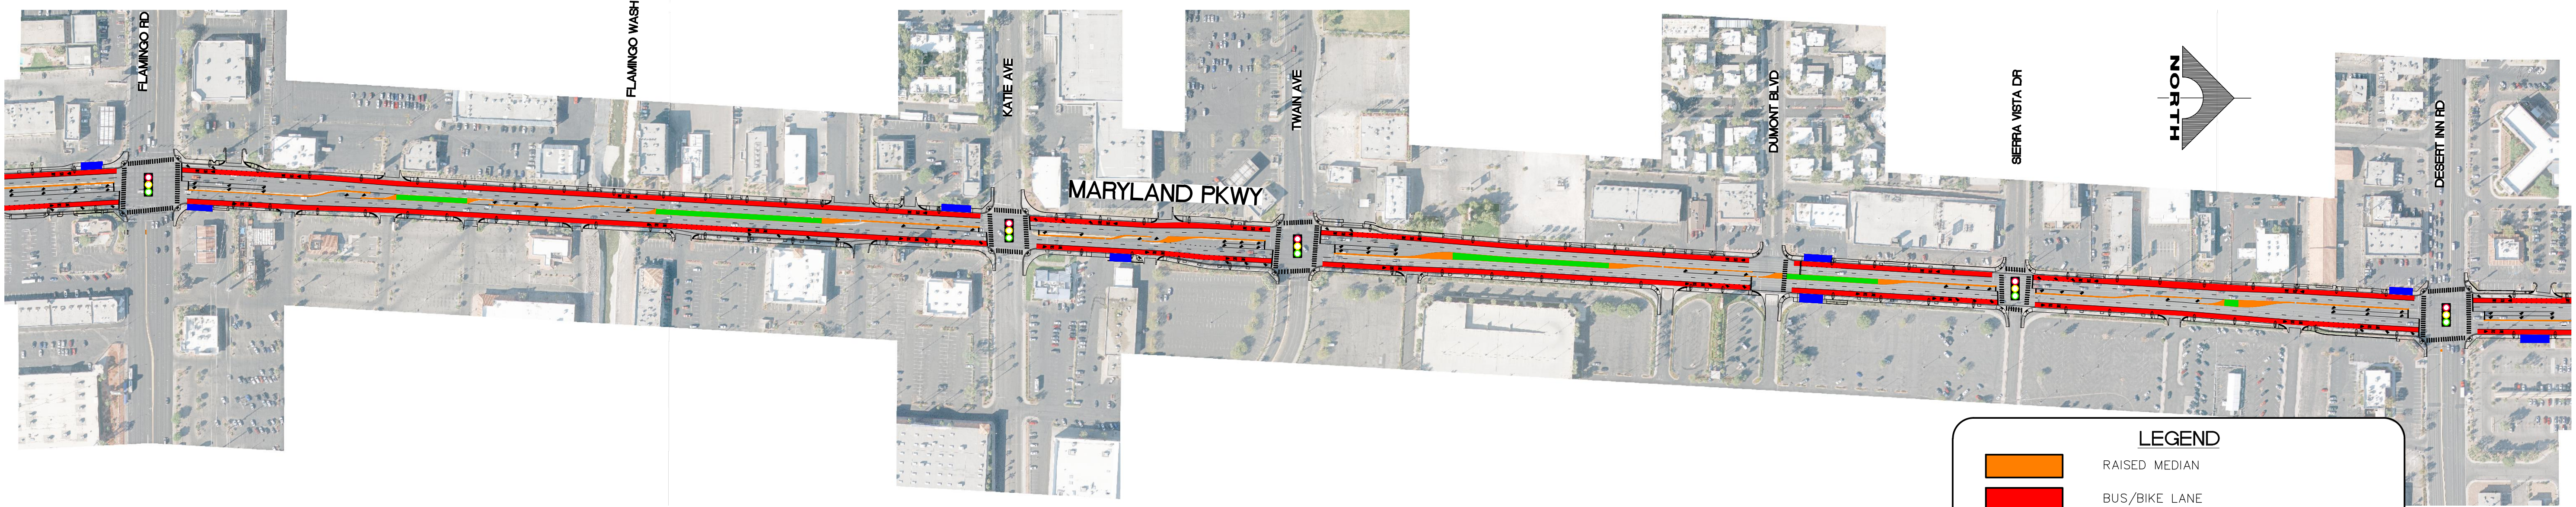

EXHIBIT C

MARYLAND PKWY - FLAMINGO RD TO DESERT INN RD

LEGEND

-  RAISED MEDIAN
-  BUS/BIKE LANE
-  TRANSIT SHELTER
-  DECORATIVE ROCK IN MEDIAN
-  EXISTING TRAFFIC SIGNAL
-  PROPOSED TRAFFIC SIGNAL